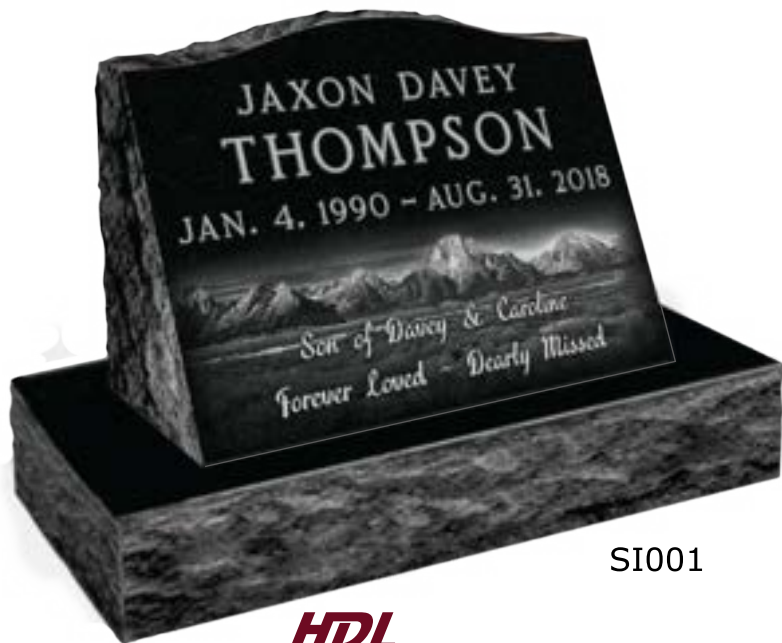

Slant Style Memorials

SI001