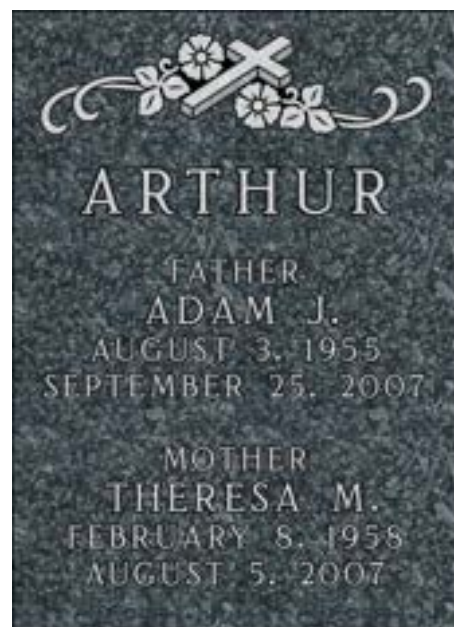

Double Interment Memorials

DI003