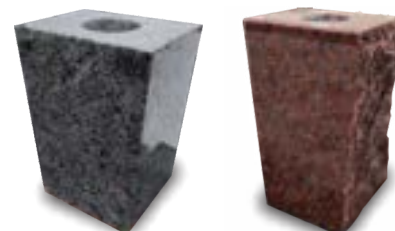

Granite Tapered Vases

Available in Polish 2, 3, or All Polish