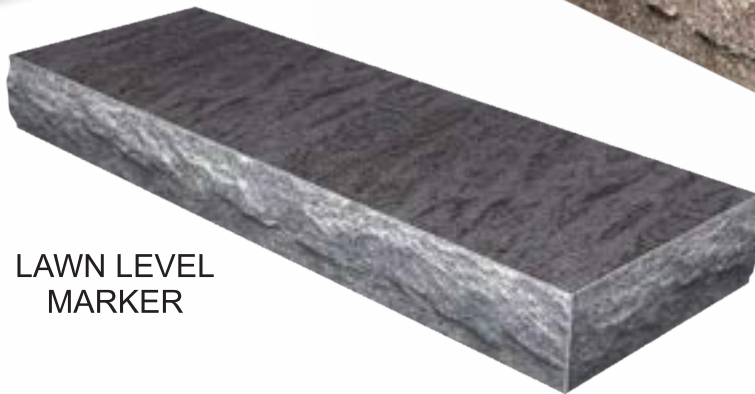

SC018

SC023

SC007

SC013

Pillow & Lawn Level Memorials

LAWN LEVEL MARKER

PILLOW MARKER

Deluxe Edge & Concrete Foundation Options

Deluxe Edge Marker

Deluxe edge & concrete foundation options help flat markers remain visible from grass overgrowth and encroachment. Typically the border size for each option is 4 inches all around the marker.

Concrete Foundation Marker

A deluxe edge marker, shown in the top image on the left, is a larger size marker with a sanded outside border. This is the strongest border option. It also allows for designs to go into the deluxe edge area allowing more room for designs and lettering.