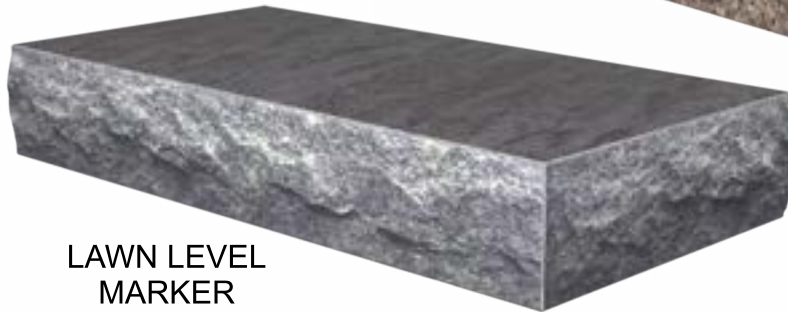

Concrete Foundation Marker

A deluxe edge marker, shown in the top image on the left, is a larger size marker with a sanded outside border. This is the strongest border option. It also allows for designs to go into the deluxe edge area allowing more room for designs and lettering.

SI017

SI006

SI008

SLANT

INDIVIDUAL MEMORIALS

Pillow & Lawn Level Memorials

PILLOW MARKER

LAWN LEVEL MARKER

Deluxe Edge & Concrete Foundation Options

Deluxe edge & concrete foundation options help flat markers remain visible from grass overgrowth and encroachment. Typically the border size for each option is 4 inches all around the marker.

Deluxe Edge Marker

A deluxe edge marker, shown in the top image on the left, is a larger size marker with a sanded outside border. This is the strongest border option. It also allows for designs to go into the deluxe edge area allowing more room for designs and lettering.