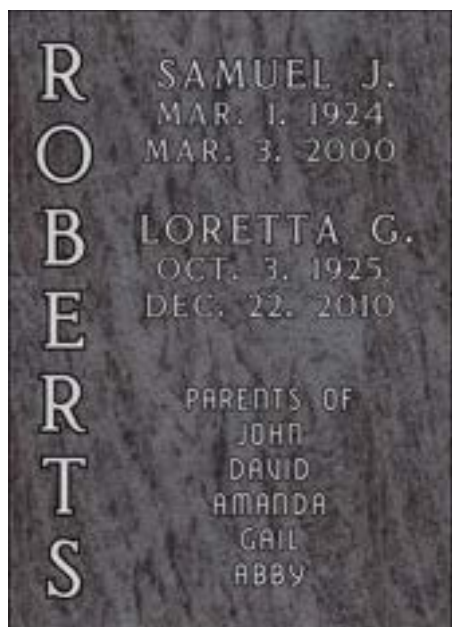

Double Interment Memorials

DI007